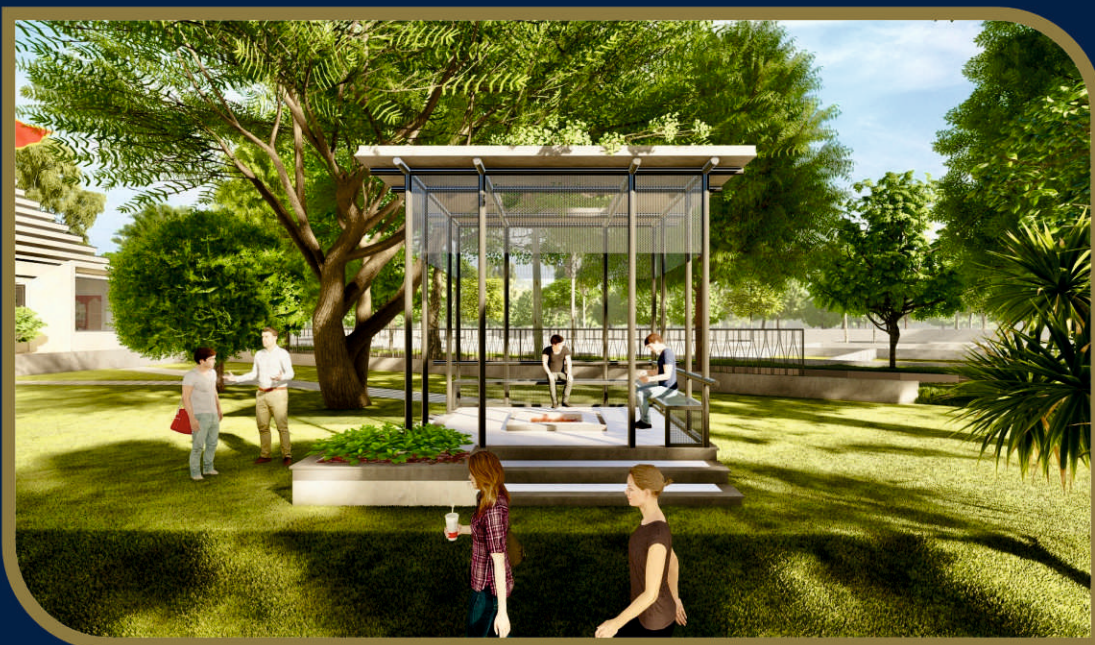

Universal Club House

CLUB HOUSE VIEW

RECEPTION AREA

MINI THEATRE

GUEST ROOMS

SWIMMING POOL

Universal Club House

INDOOR GYM

TOWNSHIP FACILITIES

OPEN GYM

BASKET BALL COURT

TENNIS & PICKLE BALL COURT

OUTDOOR GAMES AREA

TEMPLE

TOWNSHIP FACILITIES

GREEN VALLEY

LANDSCAPED WALKWAYS

STREET LIGHT

PLOT DEMARCATION

STREET DEMARCATION

OHSR & CWR

GAZEBO

MEDITATION ZONE

SOLAR PLANT FOR COMMON AREA