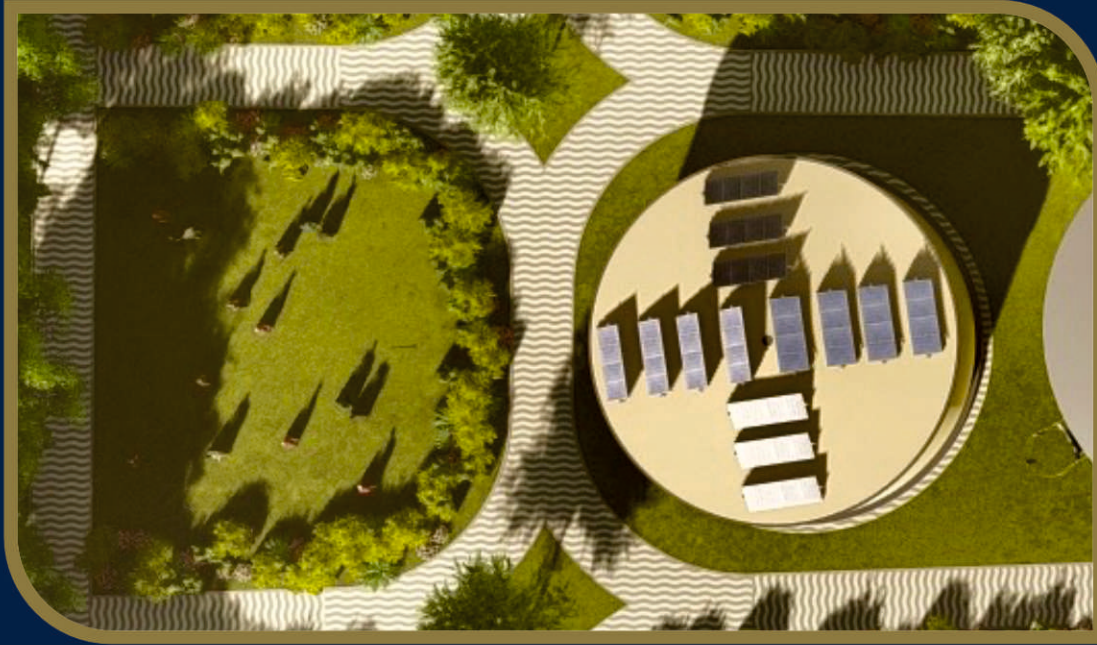

LANDSCAPED WALKWAYS

STREET LIGHT

PLOT DEMARCATION

STREET DEMARCATION

OHSR & CWR

GAZEBO

MEDITATION ZONE

SOLAR PLANT FOR COMMON AREA

JOGGING TRACK

STP

WATER LINE

INTERLOCK TILES ROAD

OUTER BOUNDARY WITH WIRE FENCING

**UNIWORLD CITY BRINGS TOGETHER INSPIRED
DESIGN AND SOPHISTICATED LIVING.**

**THE RESULT IS A HOME ACCOMPANIED BY ITS
NATURAL SURROUNDINGS.**