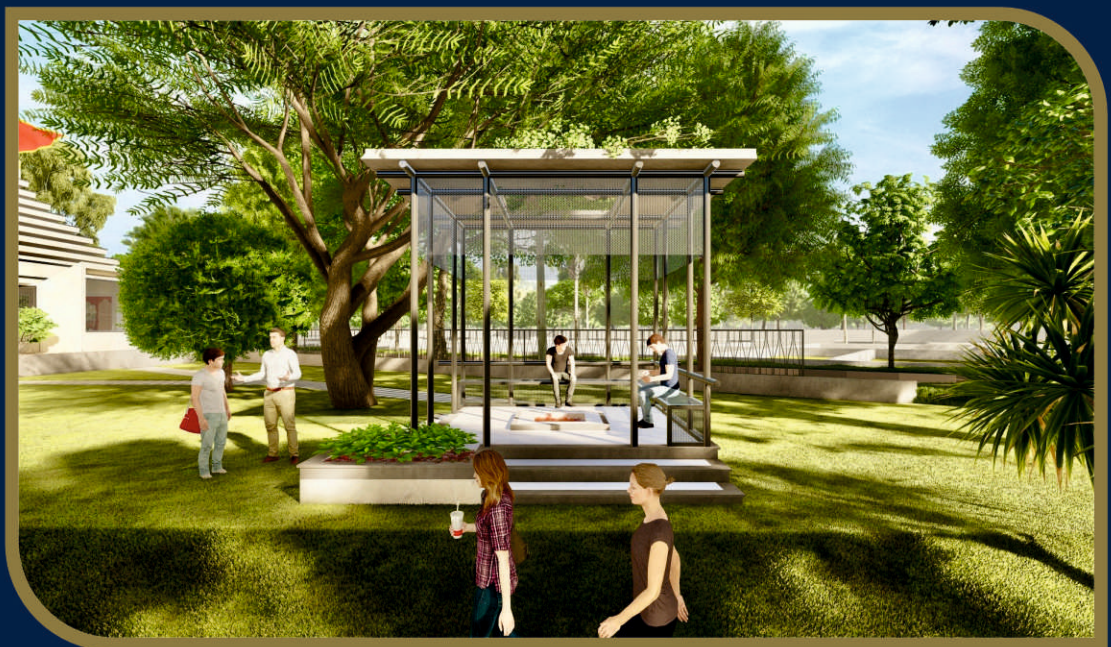

LANDSCAPED WALKWAYS

STREET LIGHT

PLOT DEMARCATION

STREET DEMARCATION

OHSR & CWR

GAZEBO

MEDITATION ZONE

SOLAR PLANT FOR COMMON AREA

JOGGING TRACK

STP

WATER LINE

INTERLOCK TILES ROAD

OUTER BOUNDARY WITH WIRE FENCING

**UNIWORLD CITY BRINGS TOGETHER INSPIRED
DESIGN AND SOPHISTICATED LIVING.**

**THE RESULT IS A HOME ACCOMPANIED BY ITS
NATURAL SURROUNDINGS.**